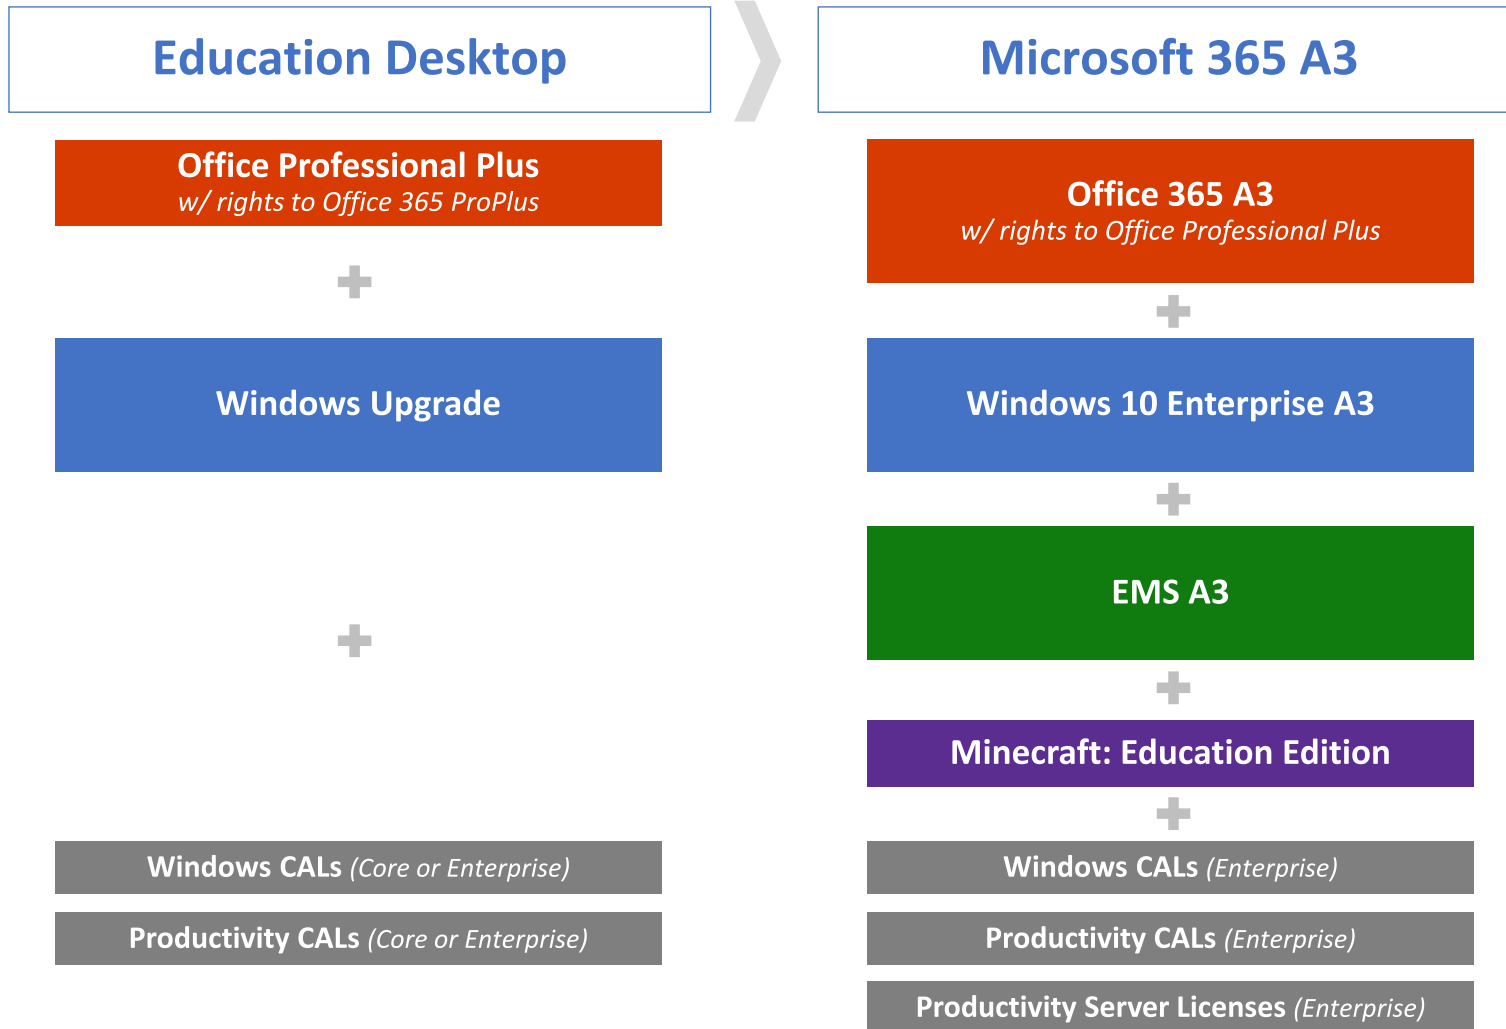

Microsoft
365 A3-A5

Microsoft

Education Desktop vs. Microsoft 365 A3

Where is the new value for customers?

- Advanced Security Management
- Skype Meeting Broadcast
- Bookings (*Coming soon*)

- Azure Active Directory Premium P1
- Azure Information Protection P1
- Intune for Education
- Advanced Threat Analytics

- Minecraft: Education Edition

- All customers get Enterprise CALs

- Includes Productivity Server Licenses

Microsoft 365 A3 vs. Microsoft 365 A5

Microsoft 365 A3

Office 365 A3

w/ rights to Office Professional Plus